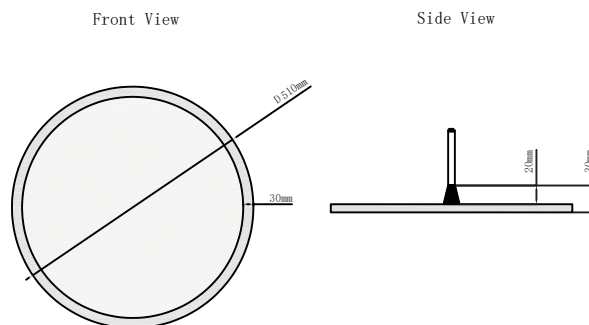

PRO	CRI ≥ 80	
IP20		L°
220-240V 50/60Hz		30000h L70

DIMENSION DRAW

Model:	SUN P50
Format:	Round
Location:	Interior
Wattage:	40W
Materials:	...
Led Color:	3000K / 4000K / 6500K
Product Dimension:	Φ510mm
IP Code:	20
Fixation:	Suspended
CRI :	80
Lumen Output:	4,094LM
Frequency:	50/60 Hz
Beam Angle:	L°